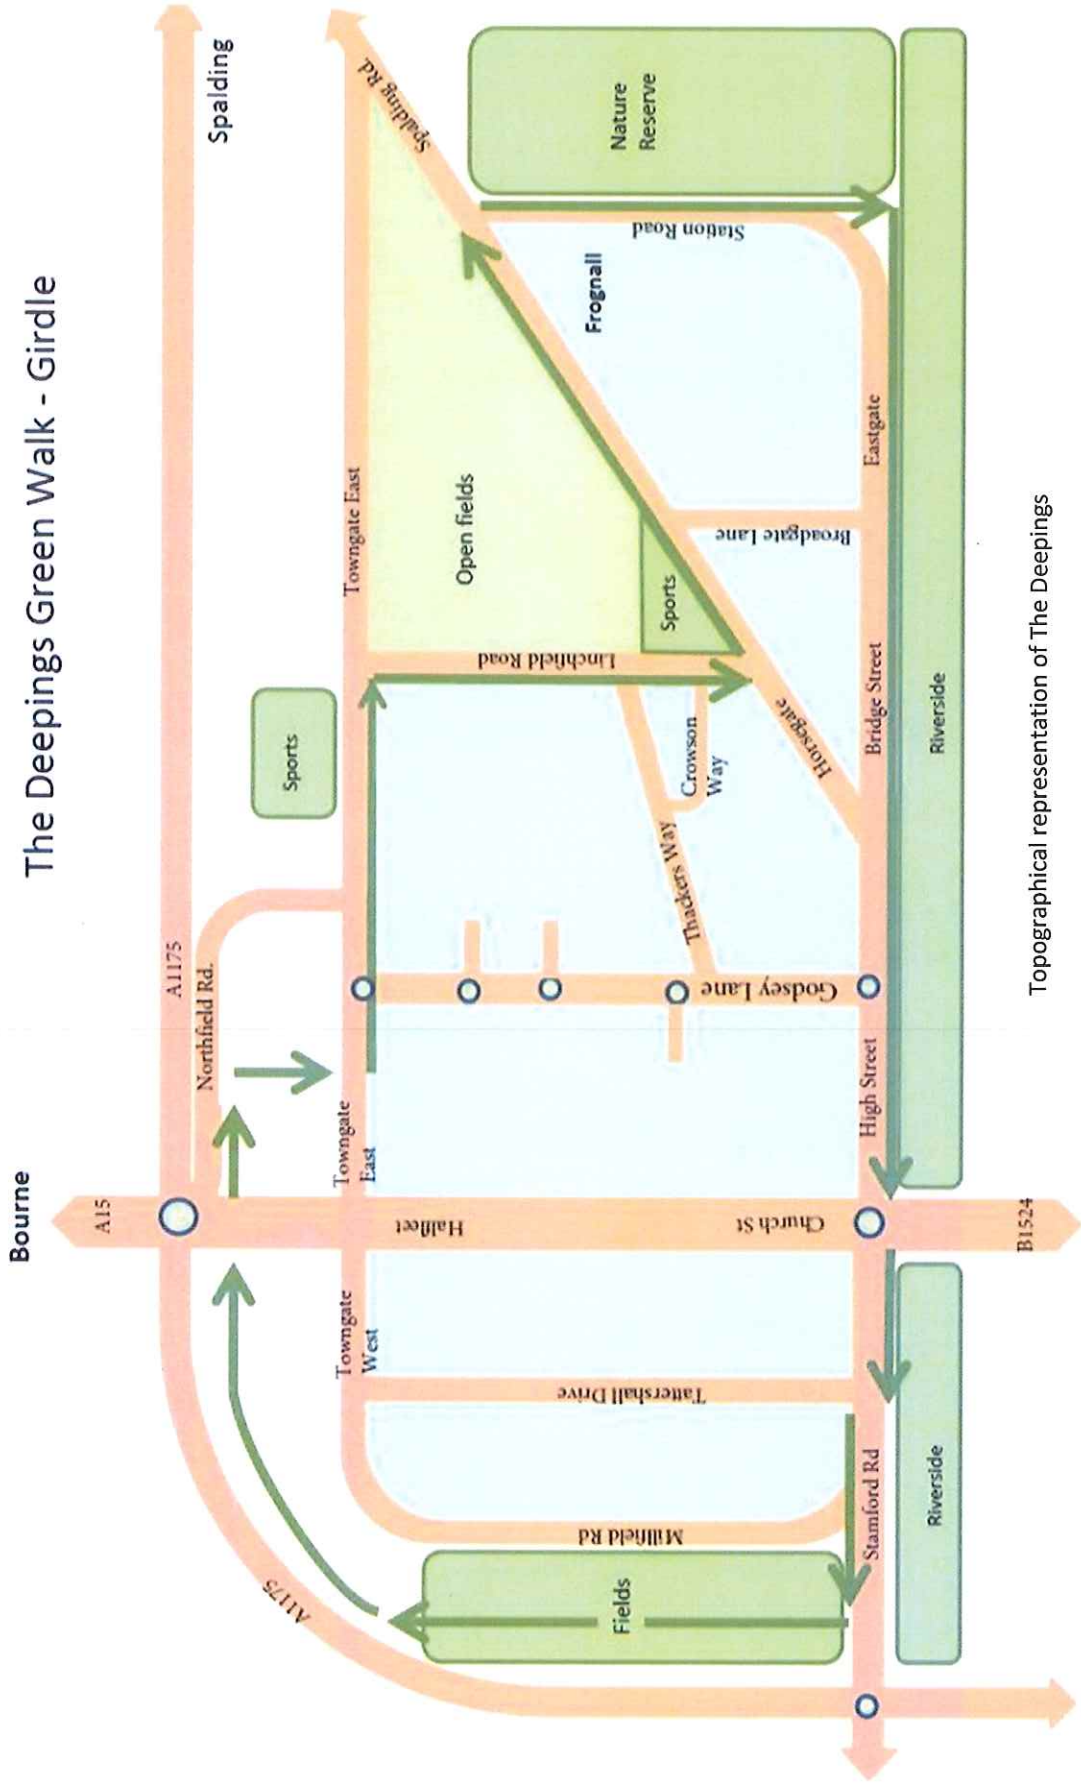

The Deepings Green Walk - Girdle

Topographical representation of The Deepings

Peterborough

Deeping Green Walk - approx. & indicative only

- Deeping off road
- Deeping on - road
- PBoro routes

Footpaths within Deepings not shown
Existing River crossing points marked X or proposed